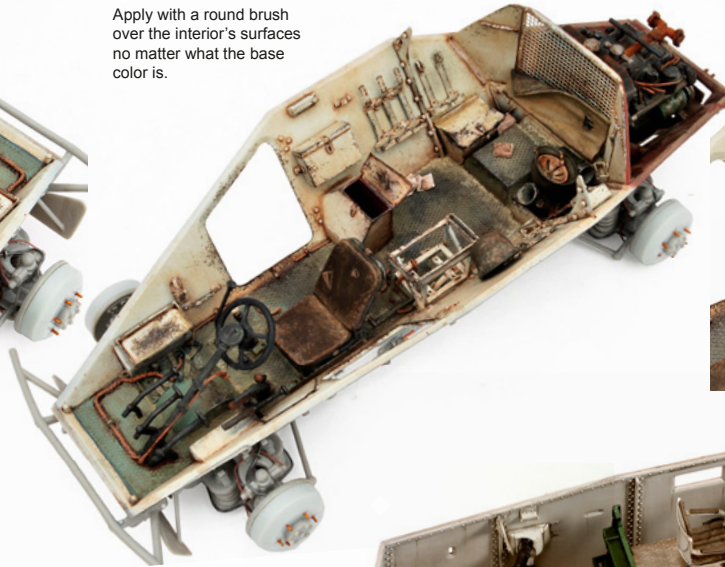

AK 093 WASH FOR INTERIOR

This product allows us to bring life to the details of the interiors of our models. This wash is especially designed to be applied over the light interior colors such as RAL 9001 Creme Weiss or white. It speaks for itself that it can also be used on models painted in winter camouflage.

Once your model has been painted with the base color you can proceed with the interior wash.

Apply with a round brush over the interior's surfaces no matter what the base color is.

Once dry remove the excess with a brush dampened in White Spirit.

This product along with dust and dirt effects achieves ultra realistic finishes.

It can also be applied over for example NATO white vehicles.

Be confident to apply the wash over the interior surfaces of your model as later on you can easily remove the excess paint.