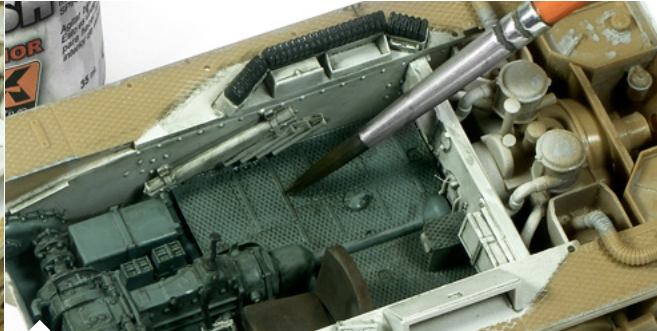

AK 093 WASH FOR INTERIOR

This product allows us to bring life to the details of the interiors of our models. This wash is especially designed to be applied over the light interior colors such as RAL 9001 Creme Weiss or white. It speaks for itself that it can also be used on models painted in winter camouflage.

Once your model has been painted with the base color you can proceed with the interior wash.

Apply with a round brush over the interior's surfaces no matter what the base color is.

Once dry remove the excess with a brush dampened in White Spirit.

This product along with dust and dirt effects achieves ultra realistic finishes.

It can also be applied over for example NATO white vehicles.

Be confident to apply the wash over the interior surfaces of your model as later on you can easily remove the excess paint.