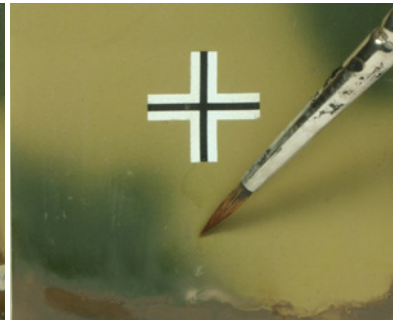

AK 4063
BROWN EARTH DEPOSIT

The perfect product to recreate accumulated dust and dirt on your model. This Brown Earth enamel product is perfectly suitable for vehicles operating in the European theatre.

Use this product to recreate accumulated dust on your model.

Shake before use and apply the products directly from the jar.

Use a flat brush moist with White Spirit and blend in the paint proximally 10 minutes after it is applied.

Due to the very fine texture of the paint the result is a perfect simulation of built up dust or dirt.

Shake before use and apply onto the desired areas and let it dry for about 10-15 minutes.

Moist a flat brush with White Spirit and blend in the product

This easy to use enamel paint has a light textured effect when dry. Perfect to recreate accumulated dust.

When applied in several layers you are able to create a much stronger effect.