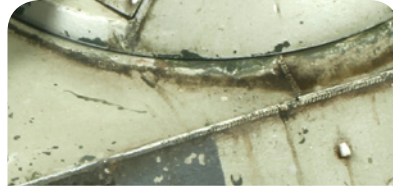

AK 4063
BROWN EARTH DEPOSIT

The perfect product to recreate accumulated dust and dirt on your model. This Brown Earth enamel product is perfectly suitable for vehicles operating in the European theatre.

Use this product to recreate accumulated dust on your model.

Shake before use and apply the products directly from the jar.

Use a flat brush moist with White Spirit and blend in the paint proximally 10 minutes after it is applied.

Due to the very fine texture of the paint the result is a perfect simulation of built up dust or dirt.

Shake before use and apply onto the desired areas and let it dry for about 10-15 minutes.

Moist a flat brush with White Spirit and blend in the product

This easy to use enamel paint has a light textured effect when dry. Perfect to recreate accumulated dust.

When applied in several layers you are able to create a much stronger effect.